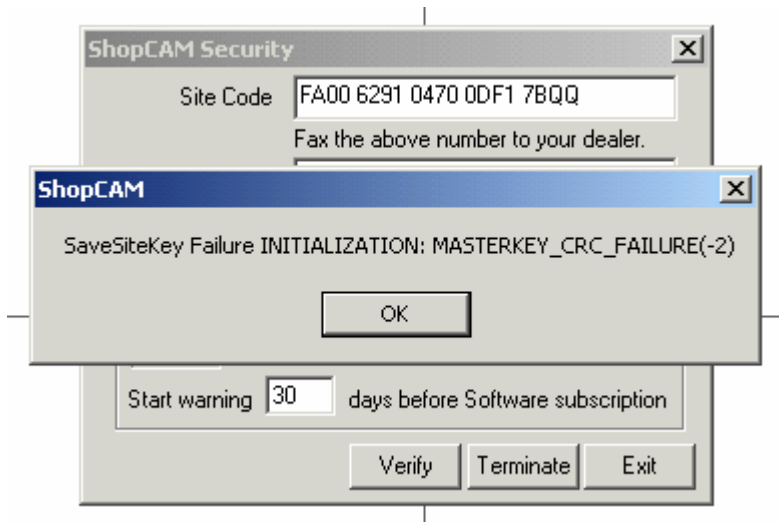

Save Sitekey failure -2

Problem: When entering a site key, the system issues the following error:

Cause: You mistyped the site code. An invalid site code was entered

- Make sure all 0 are entered as zeros and not capital Os.
- Make sure Bs are not 8s or 8s are not Bs
- Make sure 1s are not 7s or 7s are not 1s
- Make sure the site code matches the submitted site code.